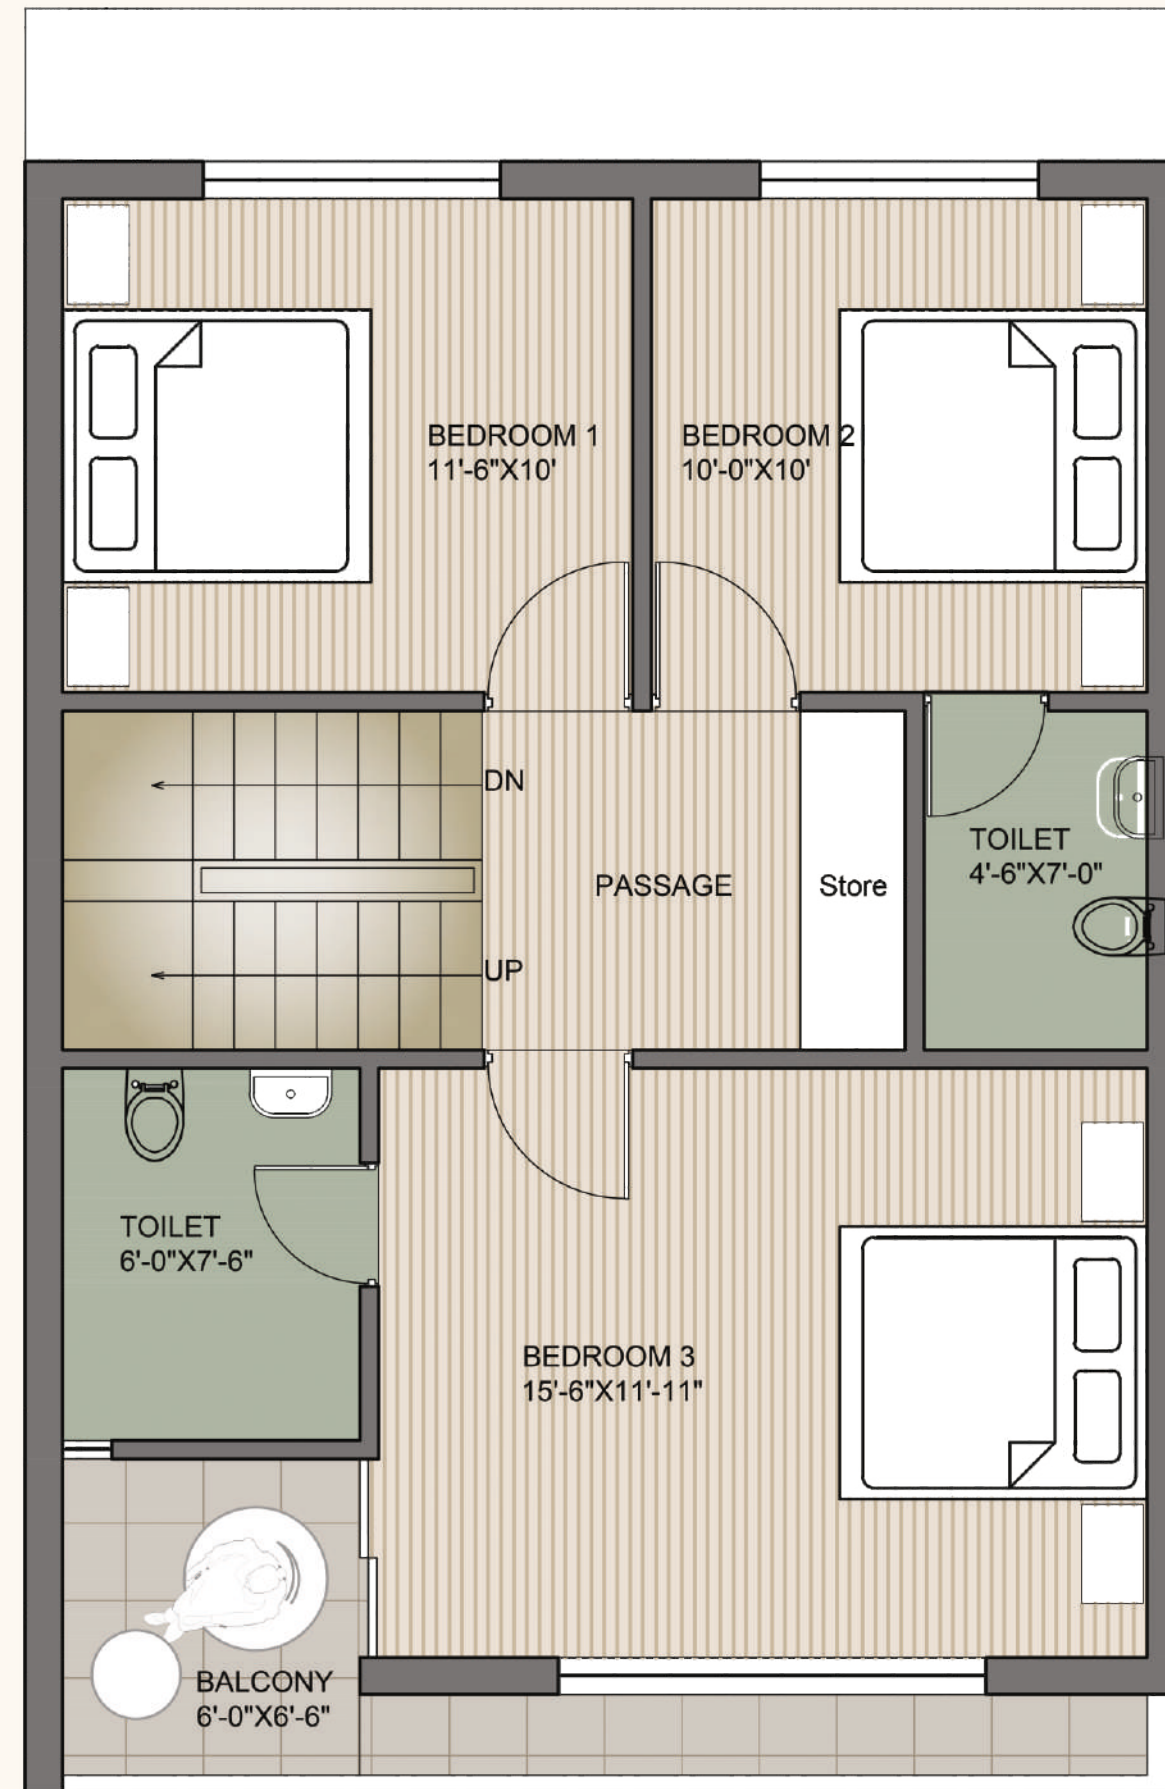

# LAYOUT PLAN

## AREA TABLE

UNIT NO.	SQ.YD.	UNIT NO.	SQ.YD.	UNIT NO.	SQ.YD.	UNIT NO.	SQ.YD.
1	92.00	24	92.00	47 to 54	84.00	84	128.19
2 to 4	84.00	25	120.89	55	140.96	85	102.14
5	100.99	26	94.62	56	125.36	86 & 87	84.00
6	126.93	27	110.67	57 to 63	84.00	88 & 89	92.00
7 & 8	84.00	28	111.43	64	129.42	90 & 91	84.00
9 & 10	92.00	29	105.33	65	124.06	92	95.07
11 & 12	84.00	30	99.22	66 to 69	84.00	93	95.07
13	95.89	31	93.11	70	93.78	94 & 95	84.00
14	94.55	32	87.00	71	96.04	96 & 97	92.00
15 & 16	84.00	33	80.93	72 to 74	84.00	98 & 99	84.00
17 & 18	92.00	34	74.44	75	157.56	100	102.22
19 & 20	84.00	35	96.22	76	127.70	101	130.20
21	97.31	36	154.89	77 to 79	84.00	102	109.11
22	152.85	37 to 44	84.00	80	96.00	103	120.50
23	84.00	45	154.11	81	92.00	104	145.37
24	92.00	46	113.67	82 & 83	84.00		

# 3BHK UNIT PLAN

21'0" x 36'0"

GROUND FLOOR

FIRST FLOOR

# 4BHK UNIT PLAN

23'0" x 36'0"

GROUND FLOOR

FIRST FLOOR