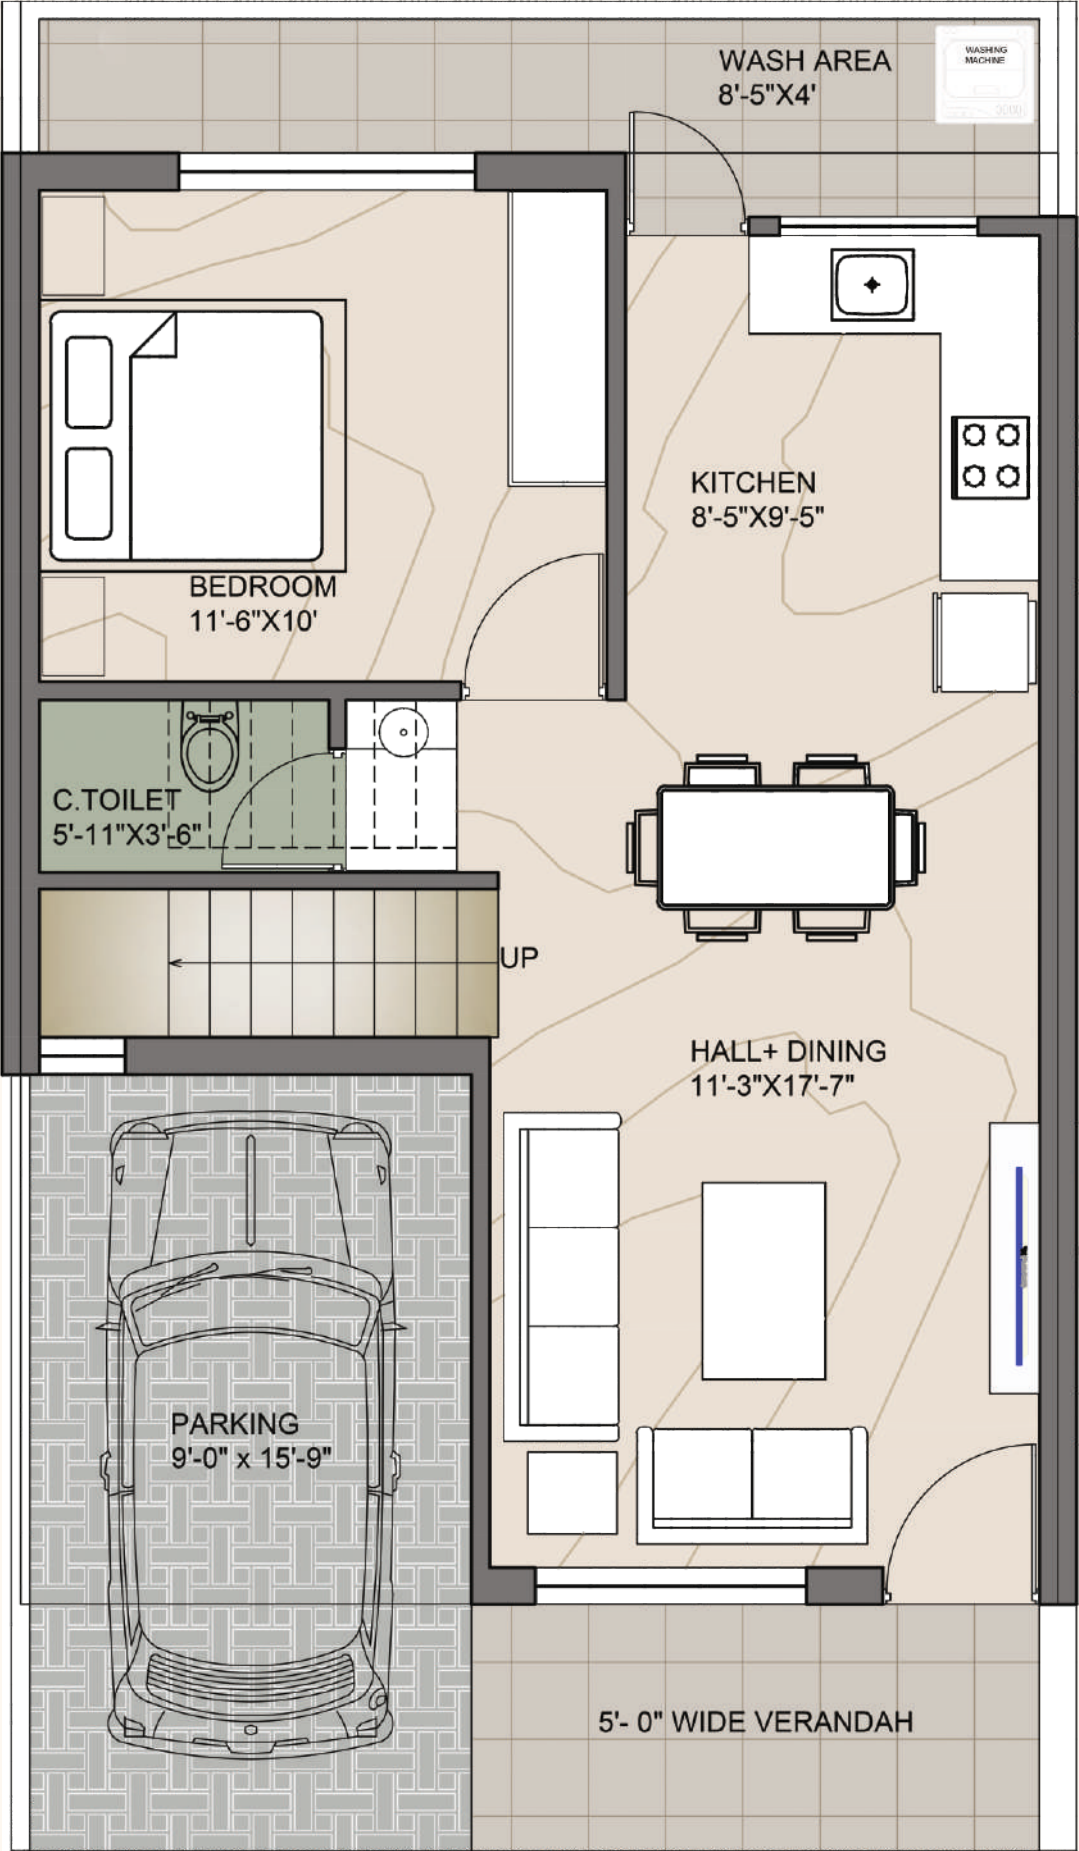

# LAYOUT PLAN

## AREA TABLE

UNIT NO.	SQ.YD.	UNIT NO.	SQ.YD.	UNIT NO.	SQ.YD.	UNIT NO.	SQ.YD.
1	92.00	24	92.00	47 to 54	84.00	84	128.19
2 to 4	84.00	25	120.89	55	140.96	85	102.14
5	100.99	26	94.62	56	125.36	86 & 87	84.00
6	126.93	27	110.67	57 to 63	84.00	88 & 89	92.00
7 & 8	84.00	28	111.43	64	129.42	90 & 91	84.00
9 & 10	92.00	29	105.33	65	124.06	92	95.07
11 & 12	84.00	30	99.22	66 to 69	84.00	93	95.07
13	95.89	31	93.11	70	93.78	94 & 95	84.00
14	94.55	32	87.00	71	96.04	96 & 97	92.00
15 & 16	84.00	33	80.93	72 to 74	84.00	98 & 99	84.00
17 & 18	92.00	34	74.44	75	157.56	100	102.22
19 & 20	84.00	35	96.22	76	127.70	101	130.20
21	97.31	36	154.89	77 to 79	84.00	102	109.11
22	152.85	37 to 44	84.00	80	96.00	103	120.50
23	84.00	45	154.11	81	92.00	104	145.37
24	92.00	46	113.67	82 & 83	84.00		

# 3BHK UNIT PLAN

21'0" x 36'0"

GROUND FLOOR

FIRST FLOOR

# 4BHK UNIT PLAN

23'0" x 36'0"

GROUND FLOOR

FIRST FLOOR