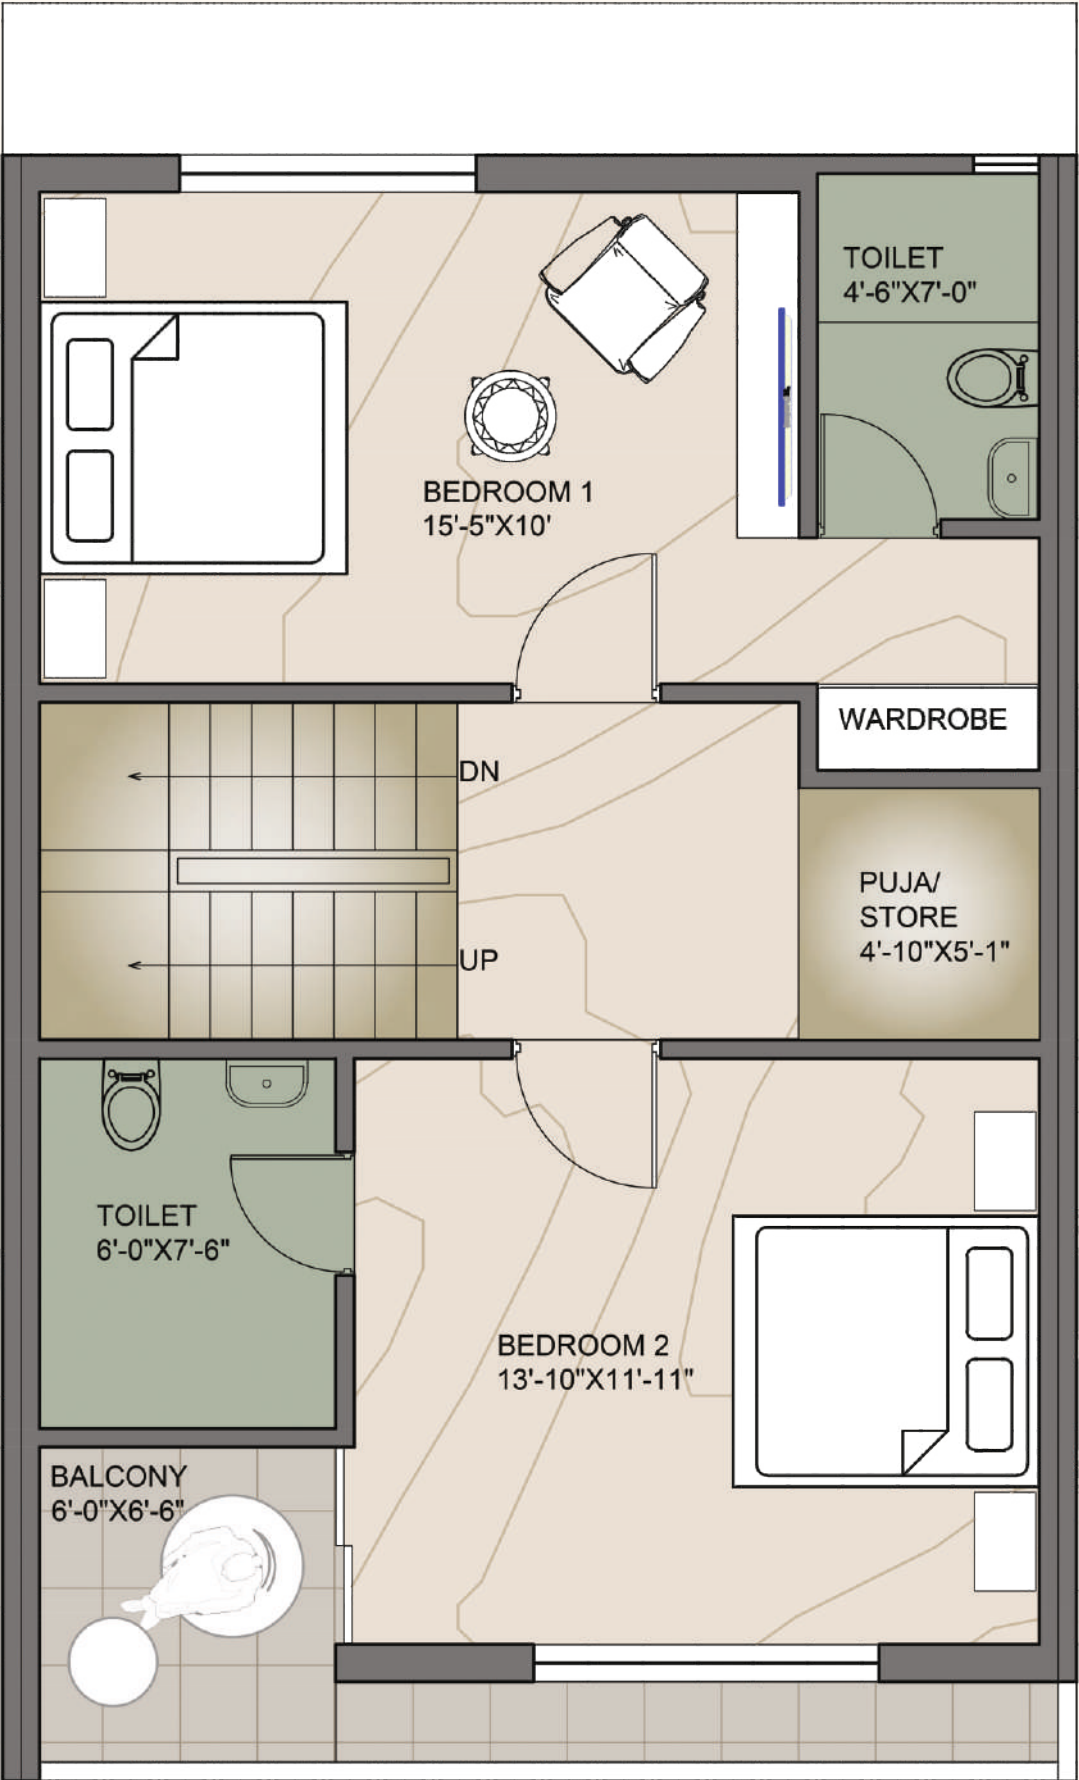

# LAYOUT PLAN

## AREA TABLE

UNIT NO.	SQ.YD.	UNIT NO.	SQ.YD.	UNIT NO.	SQ.YD.	UNIT NO.	SQ.YD.
1	92.00	24	92.00	47 to 54	84.00	84	128.19
2 to 4	84.00	25	120.89	55	140.96	85	102.14
5	100.99	26	94.62	56	125.36	86 & 87	84.00
6	126.93	27	110.67	57 to 63	84.00	88 & 89	92.00
7 & 8	84.00	28	111.43	64	129.42	90 & 91	84.00
9 & 10	92.00	29	105.33	65	124.06	92	95.07
11 & 12	84.00	30	99.22	66 to 69	84.00	93	95.07
13	95.89	31	93.11	70	93.78	94 & 95	84.00
14	94.55	32	87.00	71	96.04	96 & 97	92.00
15 & 16	84.00	33	80.93	72 to 74	84.00	98 & 99	84.00
17 & 18	92.00	34	74.44	75	157.56	100	102.22
19 & 20	84.00	35	96.22	76	127.70	101	130.20
21	97.31	36	154.89	77 to 79	84.00	102	109.11
22	152.85	37 to 44	84.00	80	96.00	103	120.50
23	84.00	45	154.11	81	92.00	104	145.37
24	92.00	46	113.67	82 & 83	84.00		

# 3BHK UNIT PLAN

21'0" x 36'0"

GROUND FLOOR

FIRST FLOOR

# 4BHK UNIT PLAN

23'0" x 36'0"

GROUND FLOOR

FIRST FLOOR