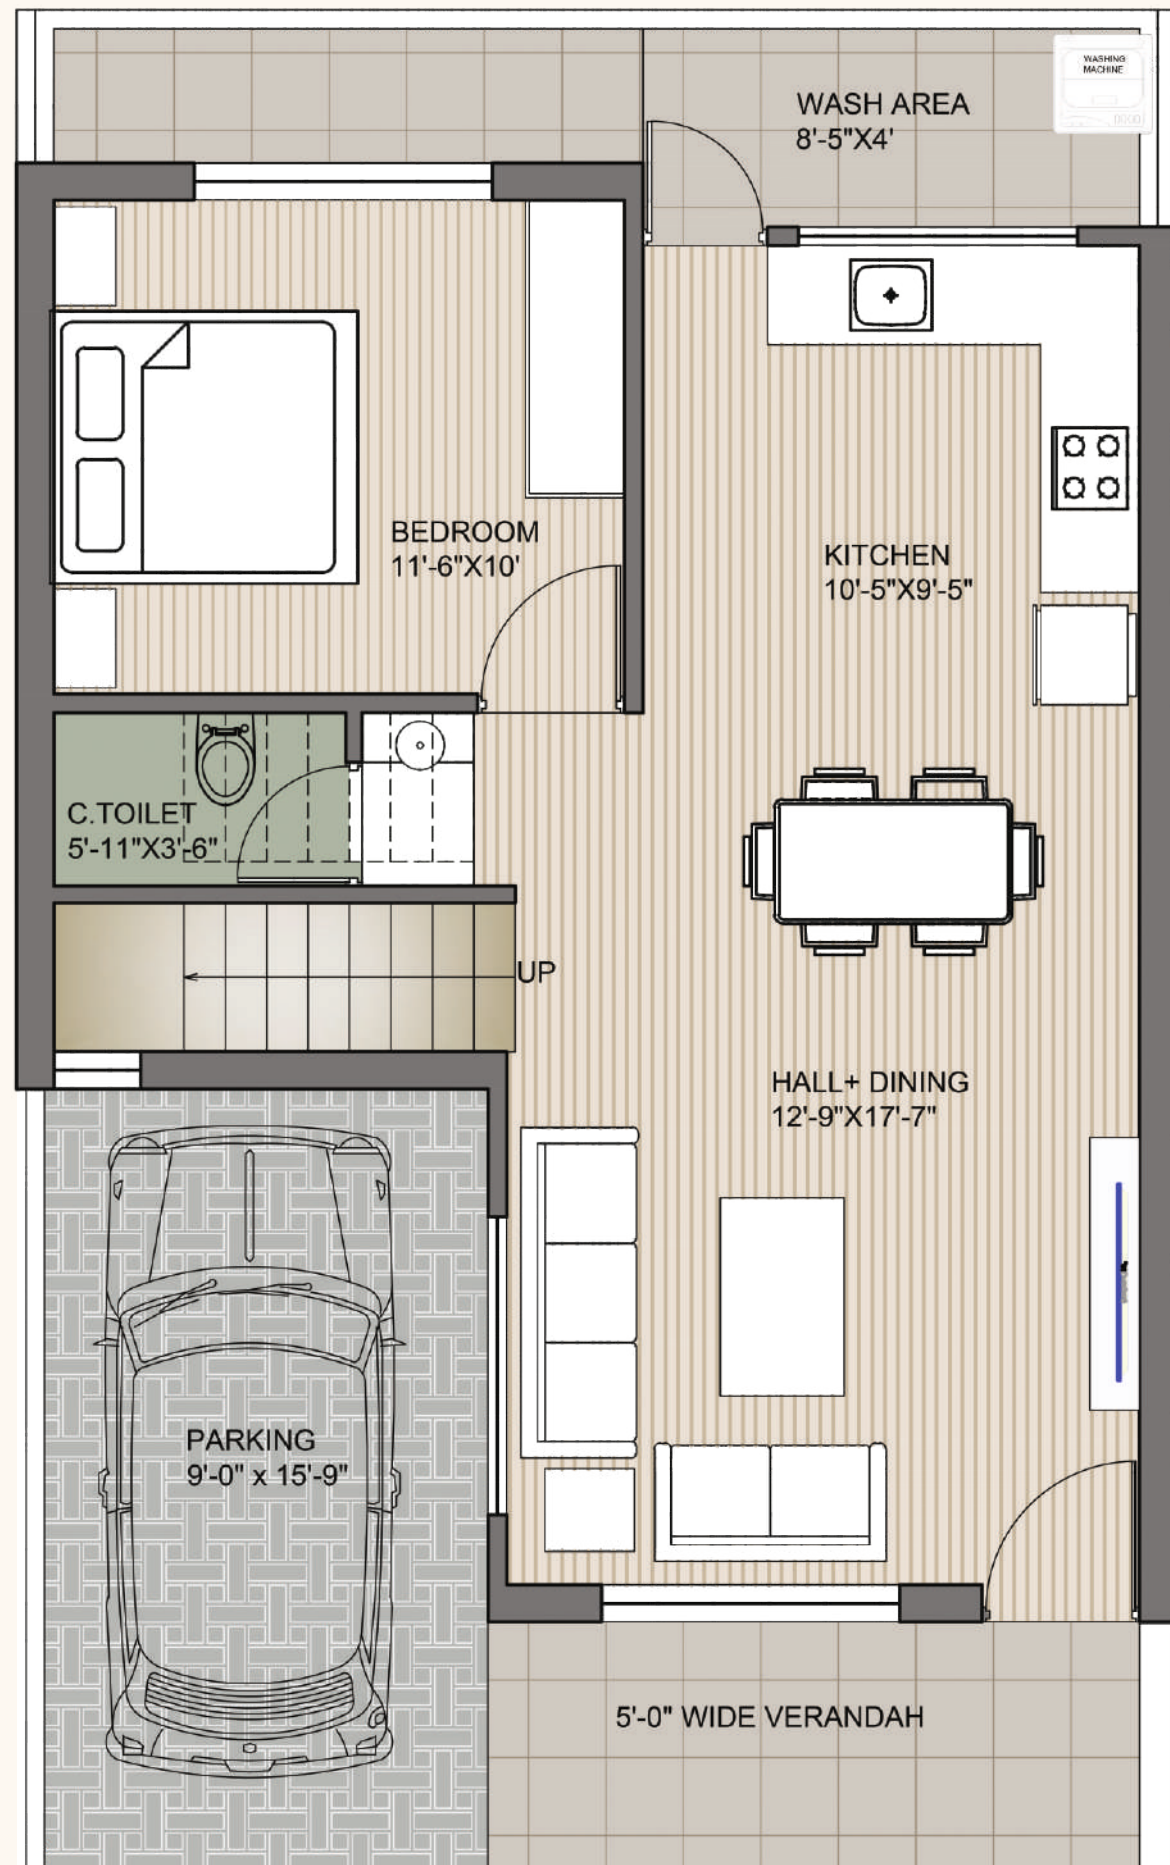

# LAYOUT PLAN

## AREA TABLE

UNIT NO.	SQ.YD.	UNIT NO.	SQ.YD.	UNIT NO.	SQ.YD.	UNIT NO.	SQ.YD.
1	92.00	24	92.00	47 to 54	84.00	84	128.19
2 to 4	84.00	25	120.89	55	140.96	85	102.14
5	100.99	26	94.62	56	125.36	86 & 87	84.00
6	126.93	27	110.67	57 to 63	84.00	88 & 89	92.00
7 & 8	84.00	28	111.43	64	129.42	90 & 91	84.00
9 & 10	92.00	29	105.33	65	124.06	92	95.07
11 & 12	84.00	30	99.22	66 to 69	84.00	93	95.07
13	95.89	31	93.11	70	93.78	94 & 95	84.00
14	94.55	32	87.00	71	96.04	96 & 97	92.00
15 & 16	84.00	33	80.93	72 to 74	84.00	98 & 99	84.00
17 & 18	92.00	34	74.44	75	157.56	100	102.22
19 & 20	84.00	35	96.22	76	127.70	101	130.20
21	97.31	36	154.89	77 to 79	84.00	102	109.11
22	152.85	37 to 44	84.00	80	96.00	103	120.50
23	84.00	45	154.11	81	92.00	104	145.37
24	92.00	46	113.67	82 & 83	84.00		

# 3BHK UNIT PLAN

21'0" x 36'0"

GROUND FLOOR

FIRST FLOOR

# 4BHK UNIT PLAN

23'0" x 36'0"

GROUND FLOOR

FIRST FLOOR